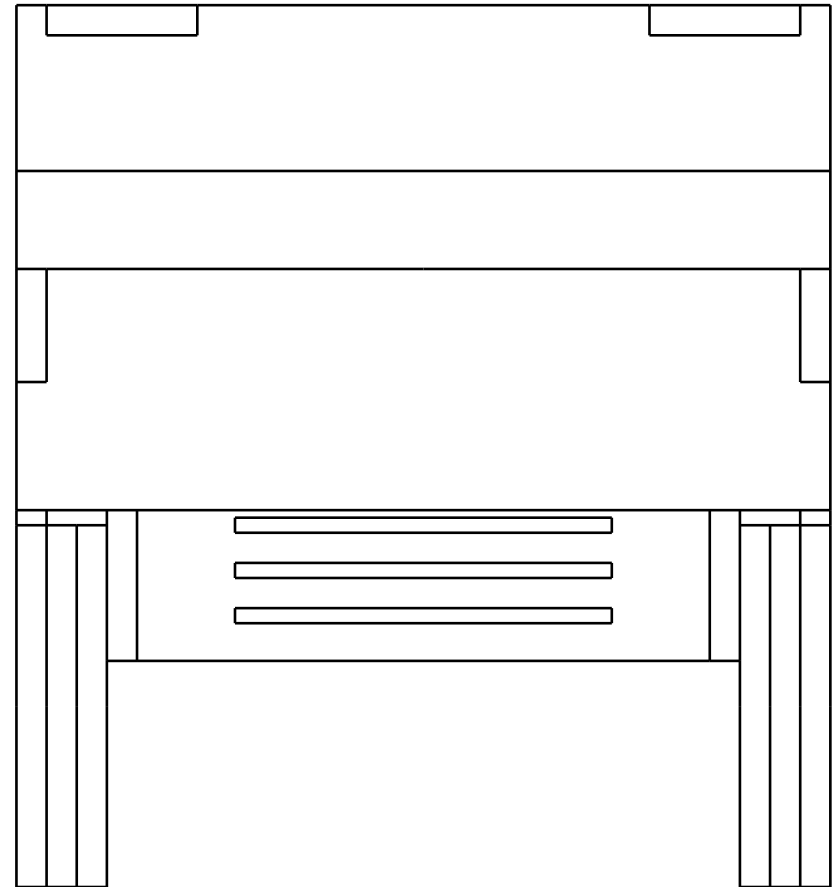

Created by: kreativekiste.de	Title: 3D laubsäge LKW	Size: A4	Sheet: X / Y	Scale: 1
Supplementary information: Seitenansicht		Part number: ALL		
		Drawing no.: 1		
		Date: 12.2019	Revision: REV A	

Created by: kreativekiste.de	Title: 3D laubsäge LKW	Size: A4	Sheet: X / Y	Scale: 1
Supplementary information: Vorder-Rückansicht		Part number: ALL		
		Drawing no.: 2		
		Date: 12.2019	Revision: REV A	

Created by: kreativekiste.de	Title: 3D laubsäge LKW	Size: A4	Sheet: X / Y	Scale: 1
Supplementary information: Seite 1 2x aussägen		Part number: 1		
		Drawing no.: 3		
		Date: 12.2019		Revision: REV A
				

Rückwand (hinter Ladefläche)

Rückwand (hinter Fahrerkabine)

Dach

Created by: kreativekiste.de	Title: 3D laubsäge LKW	Size: A4	Sheet: X / Y	Scale: 1
Supplementary information: Seite 2		Part number: 2,3,4		
		Drawing no.: 4		
		Date: 12.2019	Revision: REV A	

Created by: kreativekiste.de	Title: 3D laubsäge LKW	Size: A4	Sheet: X / Y	Scale: 1
Supplementary information: Seite 5 chassi 2 x aussägen Räder 8x aussägen		Part number: 9,10		
		Drawing no.: 7		Revision: REV A
		Date: 12.2019		