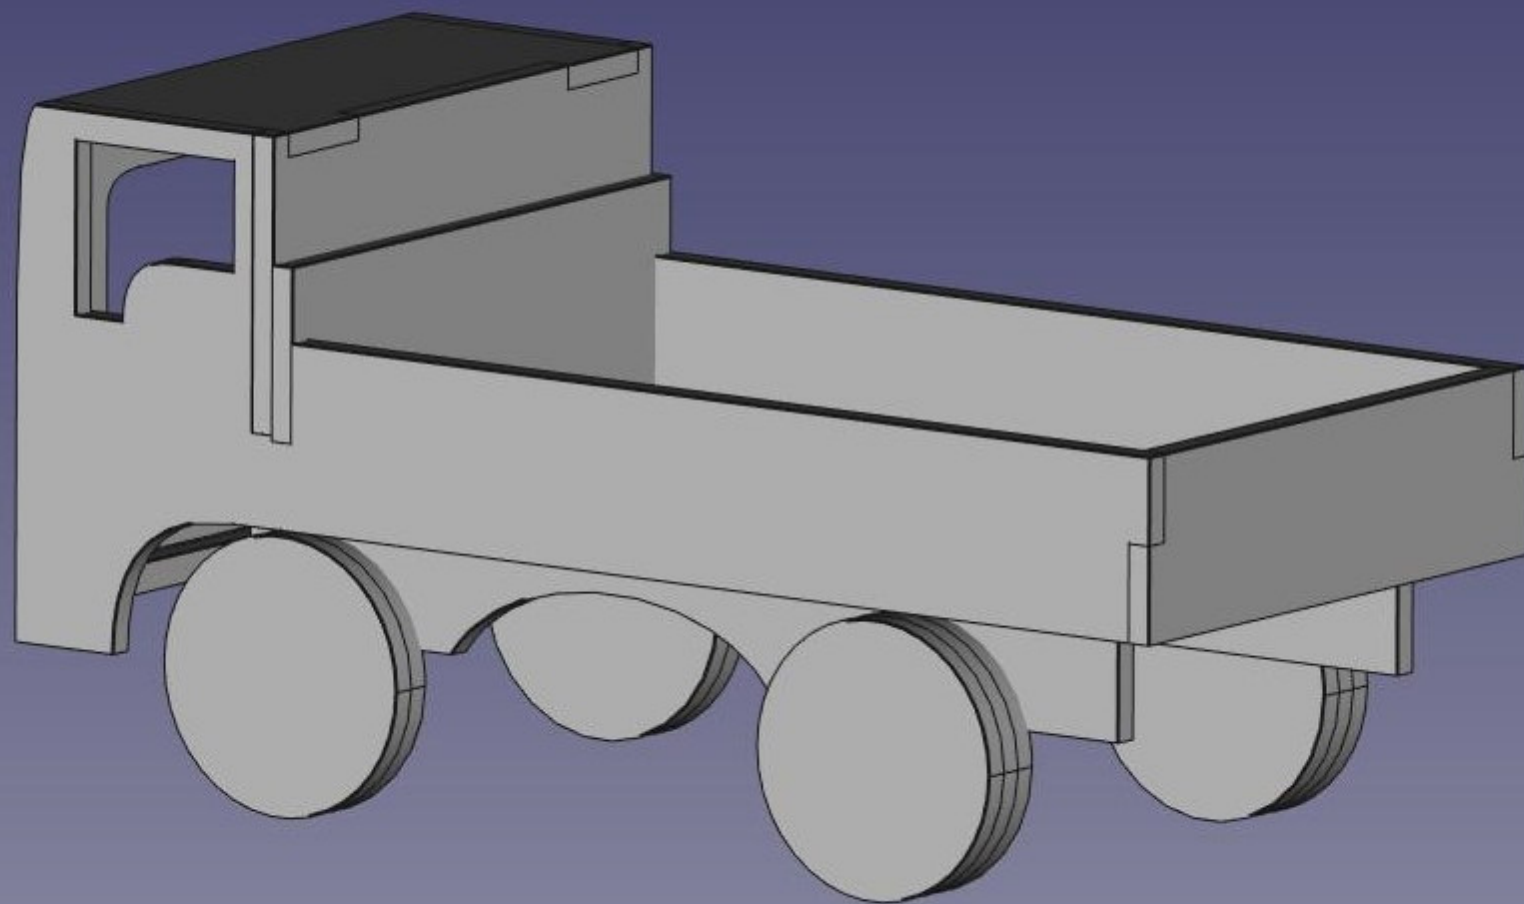

Created by: kreativekiste.de	Title: 3D laubsäge LKW	Size: A4	Sheet: X / Y	Scale: 1
Supplementary information: Seitenansicht		Part number: ALL		
		Drawing no.: 1		
		Date: 12.2019	Revision: REV A	

Created by: kreativekiste.de	Title: 3D laubsäge LKW	Size: A4	Sheet: X / Y	Scale: 1
Supplementary information: Vorder-Rückansicht		Part number: ALL		
		Drawing no.: 2		
		Date: 12.2019	Revision: REV A	

Created by: kreativekiste.de	Title: 3D laubsäge LKW	Size: A4	Sheet: X / Y	Scale: 1
Supplementary information: Seite 1 2x aussägen		Part number: 1		
		Drawing no.: 3		
		Date: 12.2019		Revision: REV A
				

Rückwand (hinter Ladefläche)

Rückwand (hinter Fahrerkabine)

Dach

Created by: kreativekiste.de	Title: 3D laubsäge LKW	Size: A4	Sheet: X / Y	Scale: 1
Supplementary information: Seite 2		Part number: 2,3,4		
		Drawing no.: 4		
		Date: 12.2019	Revision: REV A	

Created by: kreativekiste.de	Title: 3D laubsäge LKW	Size: A4	Sheet: X / Y	Scale: 1
Supplementary information: Seite 5 chassi 2 x aussägen Räder 8x aussägen		Part number: 9,10		
		Drawing no.: 7		Revision: REV A
		Date: 12.2019		