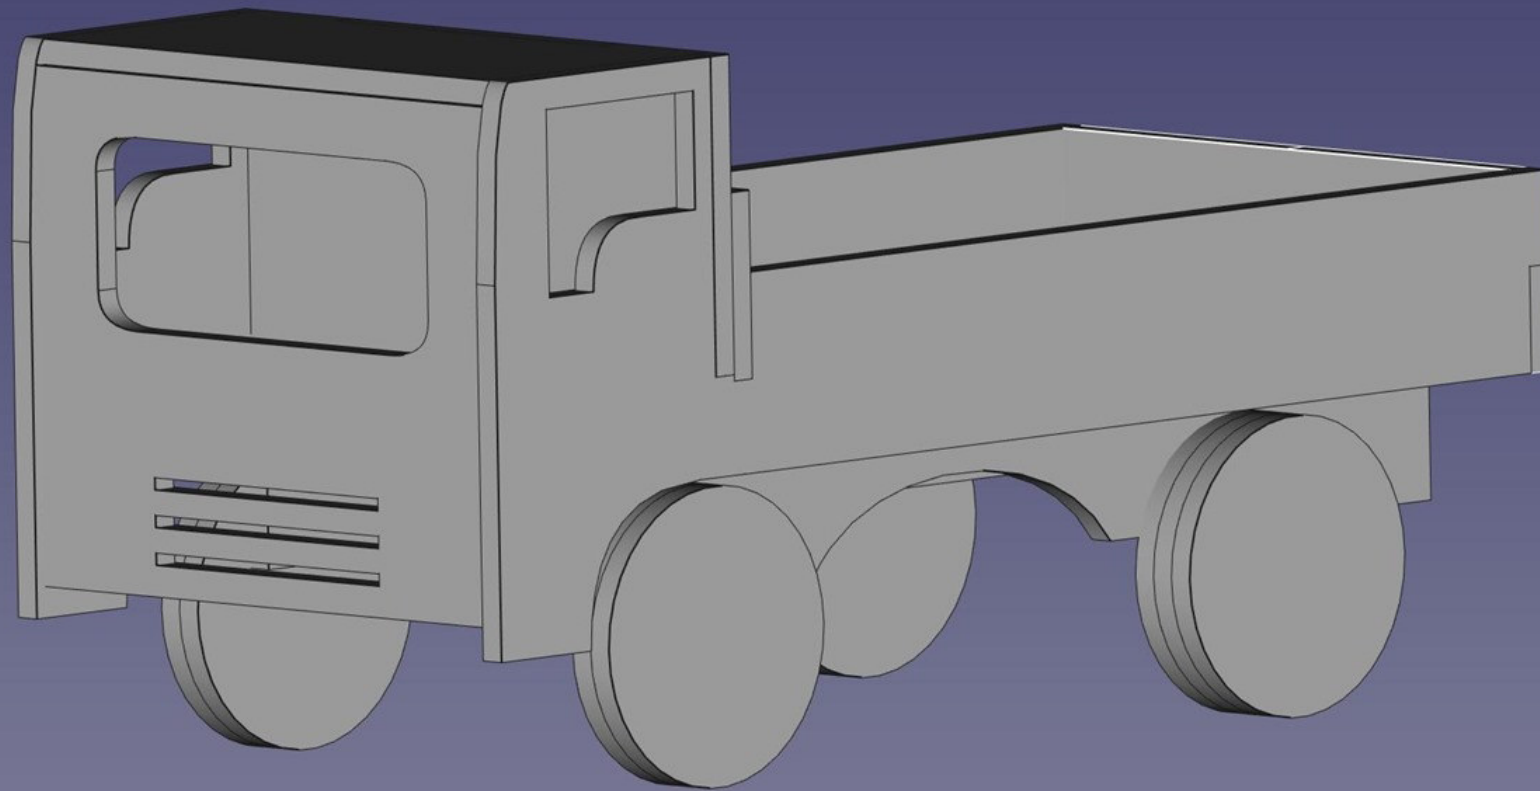

Created by: kreativekiste.de	Title: 3D laubsäge LKW	Size: A4	Sheet: X / Y	Scale: 1
Supplementary information: Seitenansicht		Part number: ALL		
		Drawing no.: 1		
		Date: 12.2019	Revision: REV A	

Created by: kreativekiste.de	Title: 3D laubsäge LKW	Size: A4	Sheet: X / Y	Scale: 1
Supplementary information: Vorder-Rückansicht		Part number: ALL		
		Drawing no.: 2		
		Date: 12.2019	Revision: REV A	

Created by: kreativekiste.de	Title: 3D laubsäge LKW	Size: A4	Sheet: X / Y	Scale: 1
Supplementary information: Seite 1 2x aussägen		Part number: 1		
		Drawing no.: 3		
		Date: 12.2019		Revision: REV A
				

Rückwand (hinter Ladefläche)

Rückwand (hinter Fahrerkabine)

Dach

Created by: kreativekiste.de	Title: 3D laubsäge LKW	Size: A4	Sheet: X / Y	Scale: 1
Supplementary information: Seite 2		Part number: 2,3,4		
		Drawing no.: 4		
		Date: 12.2019	Revision: REV A	

Created by: kreativekiste.de	Title: 3D laubsäge LKW	Size: A4	Sheet: X / Y	Scale: 1
Supplementary information: Seite 5 chassi 2 x aussägen Räder 8x aussägen		Part number: 9,10		
		Drawing no.: 7		Revision: REV A
		Date: 12.2019		