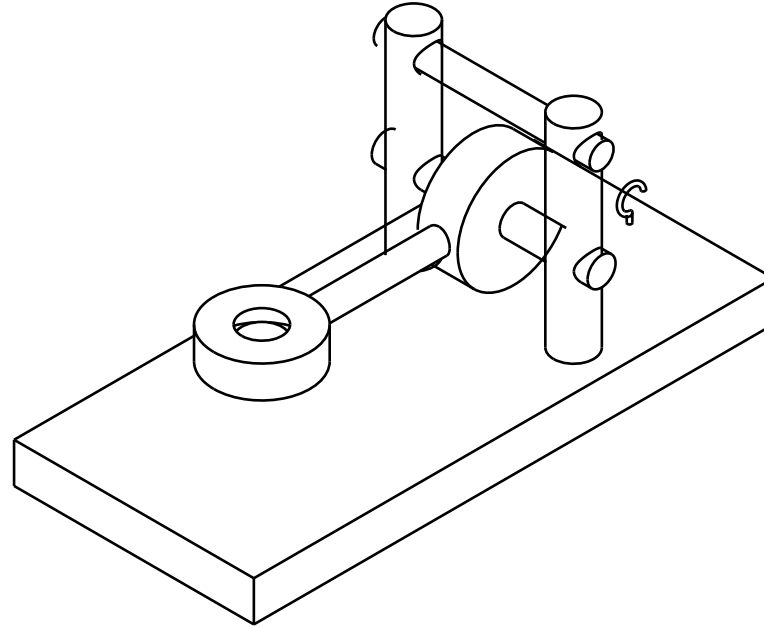

Created by: <a href="http://www.kreativekiste.de">www.kreativekiste.de</a>	Title: Holz Katapult	Size: A4	Sheet: X / Y	Scale: 1
Supplementary information:  Seiten und Vorderansicht		Part number: ALL		
		Drawing no.: 1		Revision: REV A
		Date: 2017		

Created by: <b>www.kreativekiste.de</b>	Title: <b>Holz Katapult</b>	Size: <b>A4</b>	Sheet: <b>X / Y</b>	Scale: <b>1</b>
Supplementary information:  <b>Seitenansicht</b>		Part number: <b>ALL</b>		
		Drawing no.: <b>2</b>		
		Date: <b>2017</b>	Revision: <b>REV A</b>	
				

Created by: <b>www.kreativekiste.de</b>	Title: <b>Holz Katapult</b>	Size: <b>A4</b>	Sheet: <b>X / Y</b>	Scale: <b>1</b>
Supplementary information:  <b>Seitenansicht</b>		Part number: <b>ALL</b>		
		Drawing no.: <b>3</b>		
		Date: <b>2017</b>		Revision: <b>REV A</b>
				

Created by: <b>www.kreativekiste.de</b>	Title: <b>Holz Katapult</b>	Size: <b>A4</b>	Sheet: <b>X / Y</b>	Scale: <b>1</b>
Supplementary information:  <b>Seitenansicht</b>		Part number: <b>4-5</b>		
		Drawing no.: <b>4</b>		
		Date: <b>2017</b>	Revision: <b>REV A</b>	