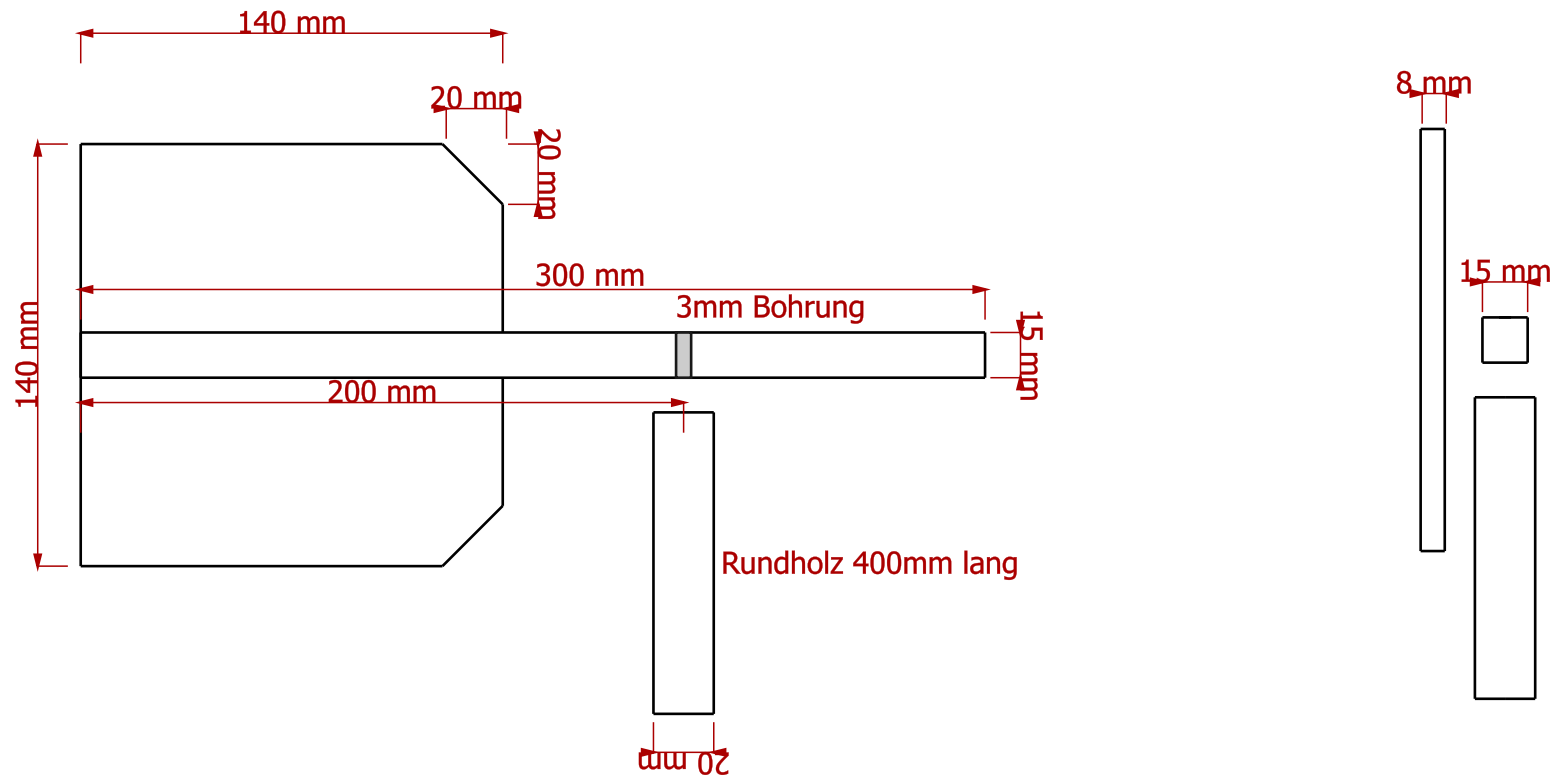

Created by: www.kreativekiste.de	Title: Holz Windrad	Size: A4	Sheet: X / Y	Scale: 0,4
Supplementary information: Zusammenbau der Einzelteile		Part number: ALL		
		Drawing no.: 1		
		Date: 03.02.2018	Revision: REV C	

Created by: www.kreativekiste.de	Title: Holz Windrad	Size: A4	Sheet: X / Y	Scale: SCALE
Supplementary information: Rotorblätter und Rotorblock		Part number: 1-9		
		Drawing no.: 2		
		Date: 03.02.2018	Revision: REV A	

Created by: www.kreativekiste.de	Title: Holz Windrad	Size: A4	Sheet: X / Y	Scale: 0,4
Supplementary information: Halterung und Segel		Part number: 10-12		
		Drawing no.: 3		
		Date: 03.02.2018	Revision: REV A	

Created by: www.kreativekiste.de	Title: Holz Windrad	Size: A4	Sheet: X / Y	Scale: 1 / 1
Supplementary information: - Rotor zum ausdrucken - Segel zum ausdrucken		Part number: 3 / 10		
		Drawing no.: 4		Date: 03.02.2018
				Revision: REV A