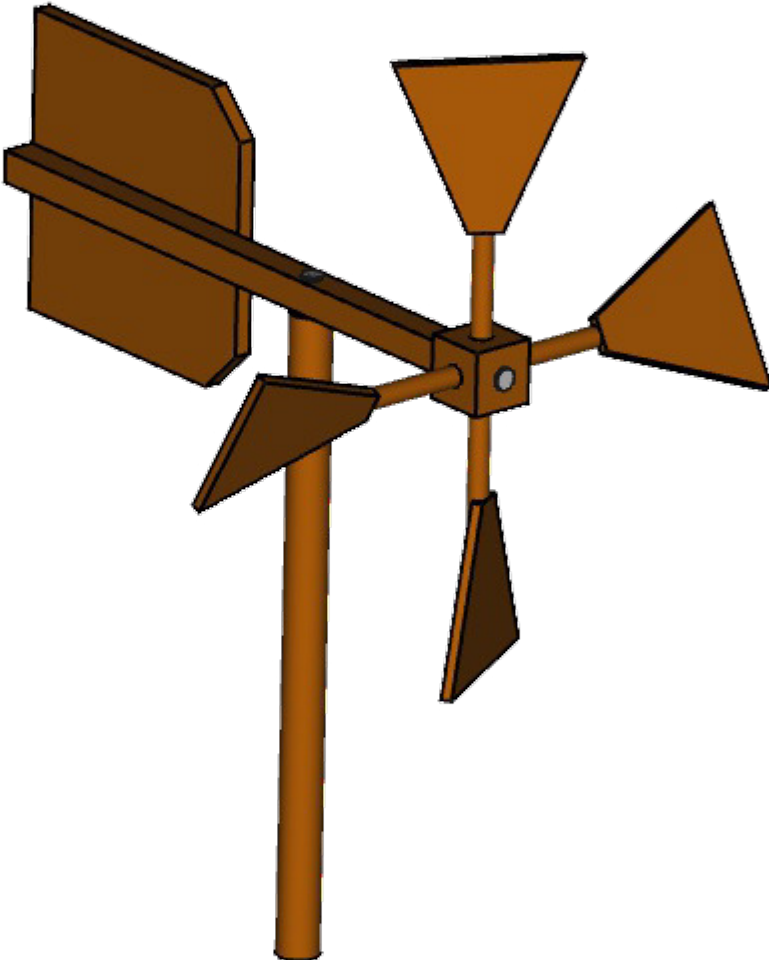

Created by: www.kreativekiste.de	Title: Holz Windrad	Size: A4	Sheet: X / Y	Scale: 0,4
Supplementary information: Zusammenbau der Einzelteile		Part number: ALL		
		Drawing no.: 1		
		Date: 03.02.2018	Revision: REV C	

Created by: www.kreativekiste.de	Title: Holz Windrad	Size: A4	Sheet: X / Y	Scale: SCALE
Supplementary information: Rotorblätter und Rotorblock		Part number: 1-9		
		Drawing no.: 2		
		Date: 03.02.2018	Revision: REV A	

Created by: www.kreativekiste.de	Title: Holz Windrad	Size: A4	Sheet: X / Y	Scale: 0,4
Supplementary information: Halterung und Segel		Part number: 10-12		
		Drawing no.: 3		
		Date: 03.02.2018	Revision: REV A	

Created by: www.kreativekiste.de	Title: Holz Windrad	Size: A4	Sheet: X / Y	Scale: 1 / 1
Supplementary information: - Rotor zum ausdrucken - Segel zum ausdrucken		Part number: 3 / 10		
		Drawing no.: 4		Date: 03.02.2018
				Revision: REV A