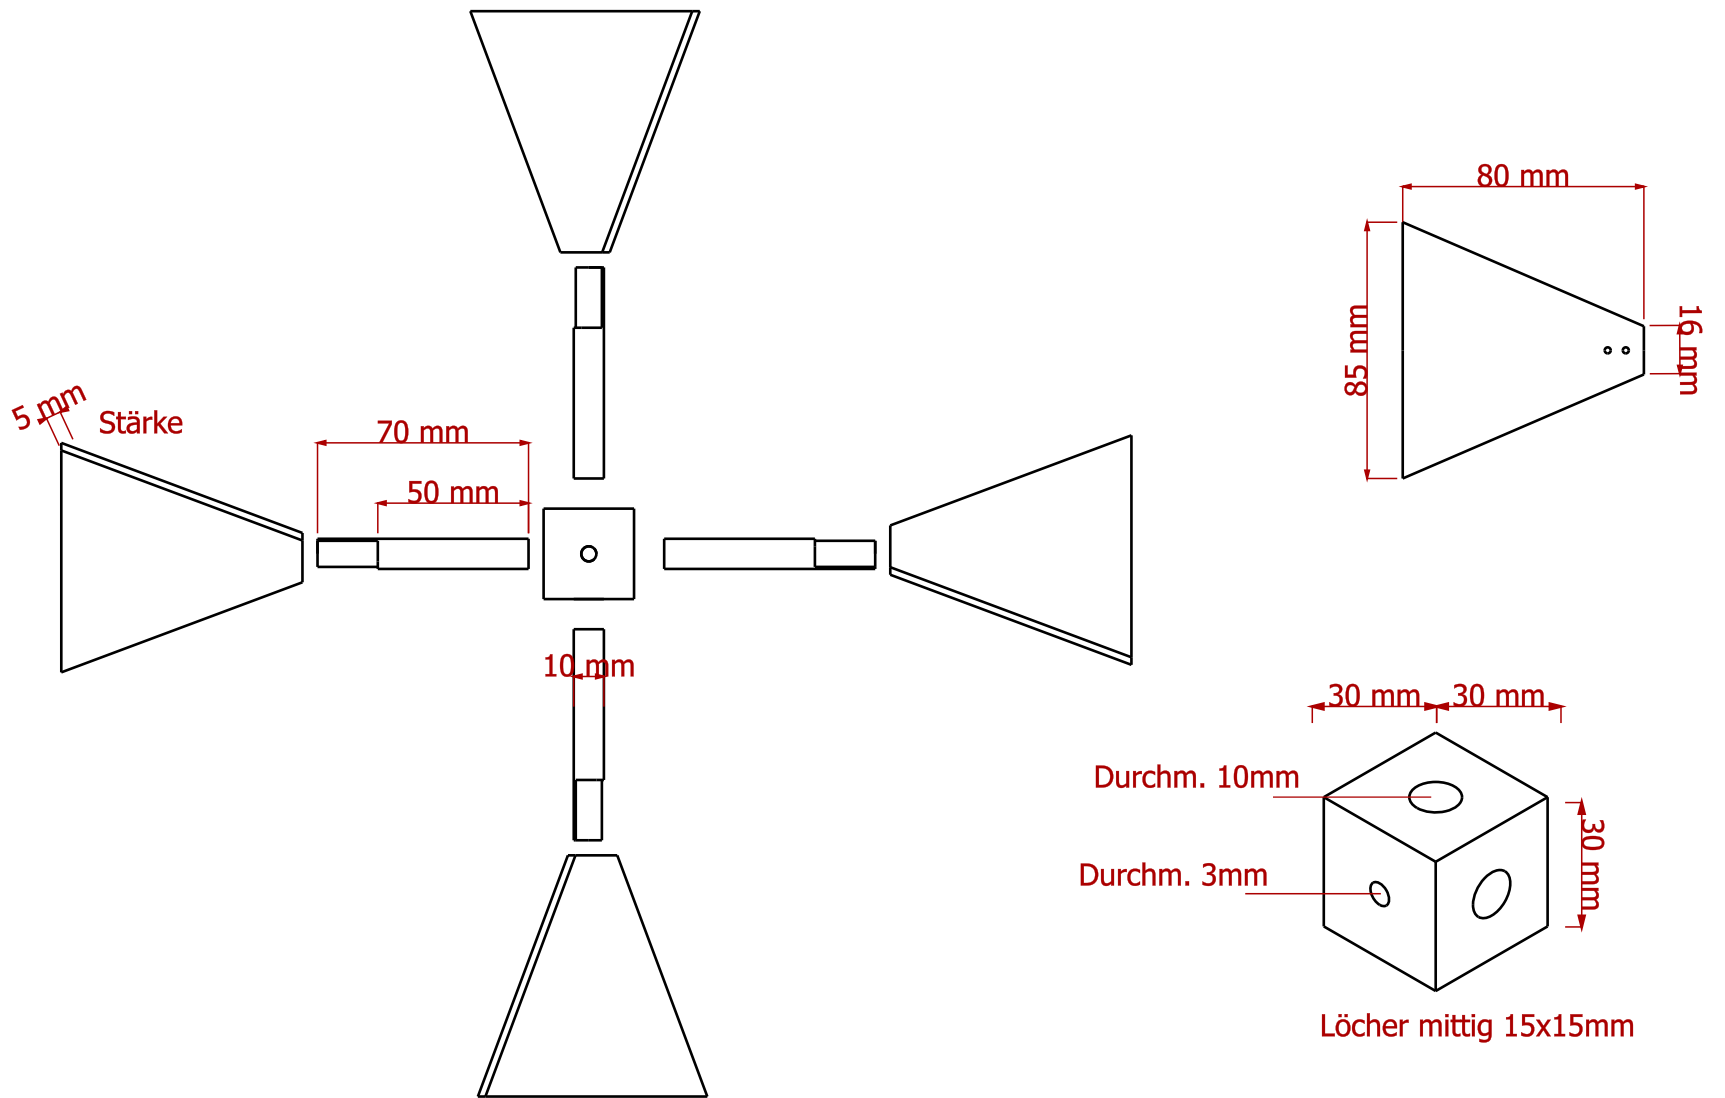

Created by: www.kreativekiste.de	Title: Holz Windrad	Size: A4	Sheet: X / Y	Scale: 0,4
Supplementary information: Zusammenbau der Einzelteile		Part number: ALL		
		Drawing no.: 1		
		Date: 03.02.2018	Revision: REV C	

Created by: www.kreativekiste.de	Title: Holz Windrad	Size: A4	Sheet: X / Y	Scale: SCALE
Supplementary information: Rotorblätter und Rotorblock		Part number: 1-9		
		Drawing no.: 2		
		Date: 03.02.2018	Revision: REV A	

Created by: www.kreativekiste.de	Title: Holz Windrad	Size: A4	Sheet: X / Y	Scale: 0,4
Supplementary information: Halterung und Segel		Part number: 10-12		
		Drawing no.: 3		
		Date: 03.02.2018	Revision: REV A	

Created by: www.kreativekiste.de	Title: Holz Windrad	Size: A4	Sheet: X / Y	Scale: 1 / 1
Supplementary information: - Rotor zum ausdrucken - Segel zum ausdrucken		Part number: 3 / 10		
		Drawing no.: 4		Date: 03.02.2018
				Revision: REV A