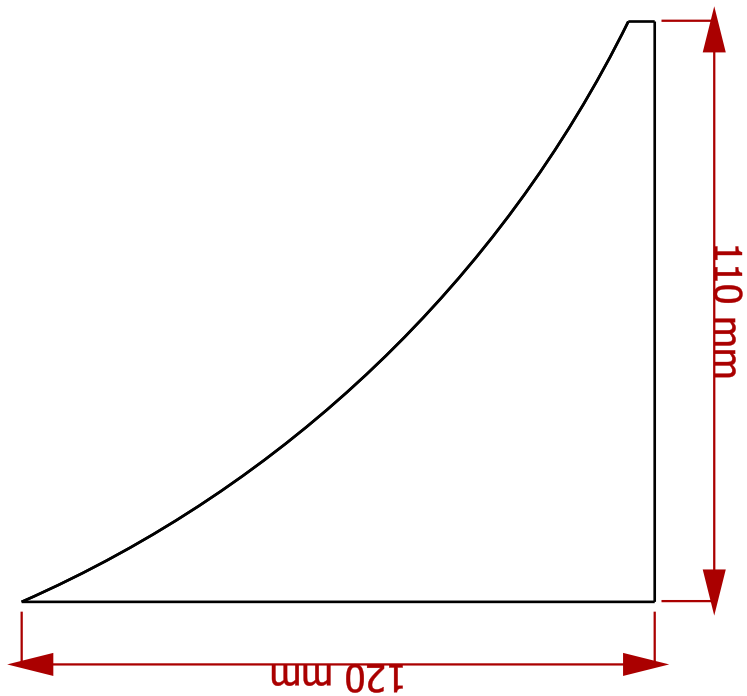

10 mm

Phase 3x3mm
Winkel ca. 40°

Created by: www.kreativekiste.de	Title: Holzkegelbahn	Size: A4	Sheet: X / Y	Scale: 0,6
Supplementary information: Rollbahn für Murmel. Zwei Hölzer anphasen und leimen.		Part number: 1-2		Revision: REV A
		Drawing no.: 4		
		Date: 2017