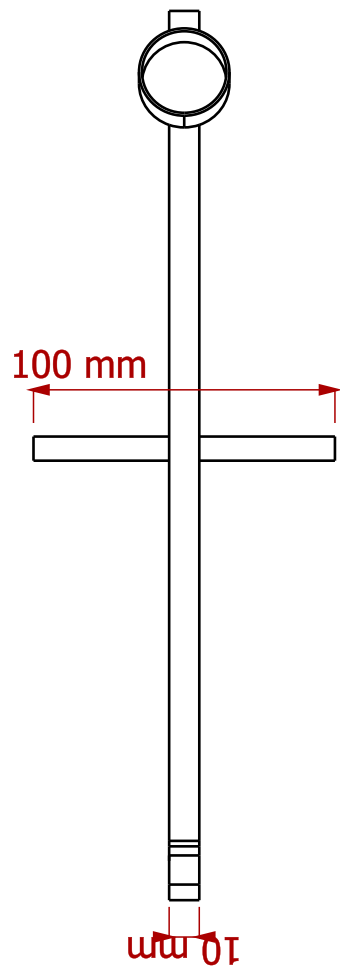

Created by: www.kreativekiste.de	Title: Holz Katapult	Size: A4	Sheet: X / Y	Scale: 0,5
Supplementary information: Gummiring Katapult für kleine Geschosse		Part number: ALL		
		Drawing no.: 1		
		Date: 05.02.2018	Revision: REV A	

Created by: www.kreativekiste.de	Title: Holz Katapult	Size: A4	Sheet: X / Y	Scale: 0,5
Supplementary information: Grundplatte		Part number: 1		Revision: REV A
		Drawing no.: 2		
		Date: 05.02.2018		

Created by: www.kreativekiste.de	Title: Holz Katapult	Size: A4	Sheet: X / Y	Scale: 0,4
Supplementary information: Hebel für kleine Geschosse Geschossbehälter --> Plastikdose ca. 15x30mm		Part number: 2		Drawing no.: 3
		Date: 06.022018	Revision: REV A	