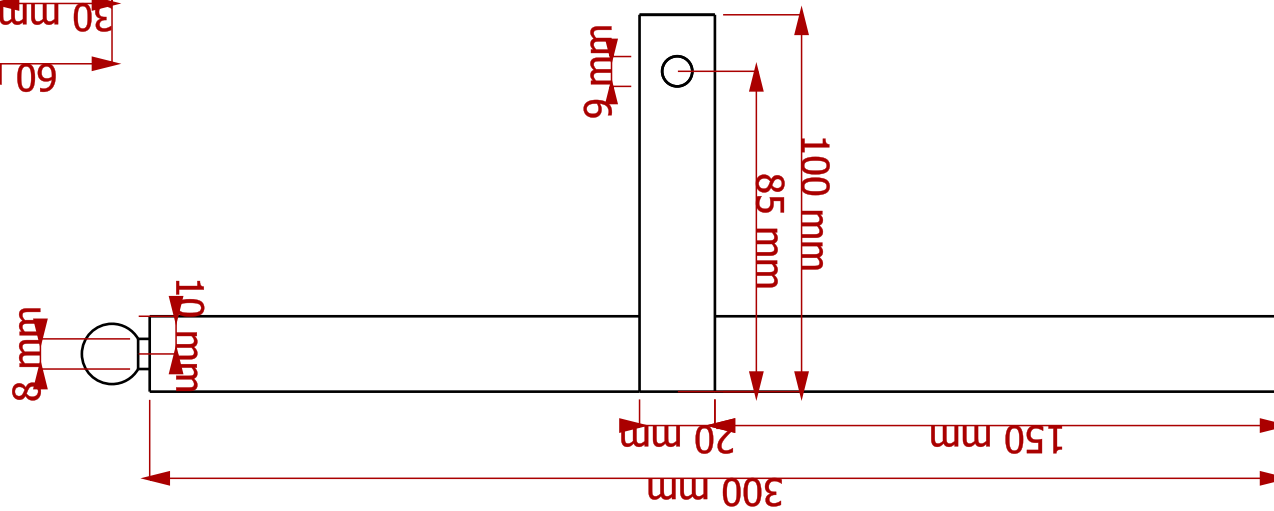

Created by: www.kreativekiste.de	Title: Holz Katapult	Size: A4	Sheet: X / Y	Scale: 0,5
Supplementary information: Gummiring Katapult für kleine Geschosse		Part number: ALL		
		Drawing no.: 1		
		Date: 05.02.2018	Revision: REV A	

Created by: www.kreativekiste.de	Title: Holz Katapult	Size: A4	Sheet: X / Y	Scale: 0,5
Supplementary information: Grundplatte		Part number: 1		Revision: REV A
		Drawing no.: 2		
		Date: 05.02.2018		

Created by: www.kreativekiste.de	Title: Holz Katapult	Size: A4	Sheet: X / Y	Scale: 0,4
Supplementary information: Hebel für kleine Geschosse Geschossbehälter --> Plastikdose ca. 15x30mm		Part number: 2		Drawing no.: 3
		Date: 06.022018	Revision: REV A	