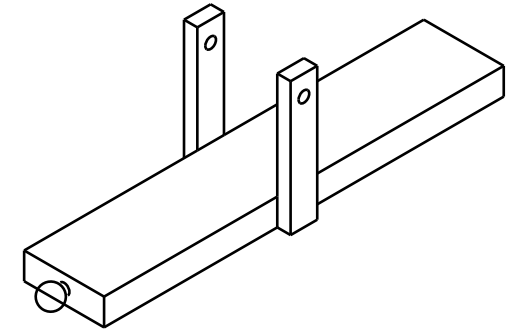

Created by: www.kreativekiste.de	Title: Holz Katapult	Size: A4	Sheet: X / Y	Scale: 0,5
Supplementary information: Gummiring Katapult für kleine Geschosse		Part number: ALL		
		Drawing no.: 1		
		Date: 05.02.2018	Revision: REV A	

Created by: www.kreativekiste.de	Title: Holz Katapult	Size: A4	Sheet: X / Y	Scale: 0,5
Supplementary information: Grundplatte		Part number: 1		Revision: REV A
		Drawing no.: 2		
		Date: 05.02.2018		

Created by: www.kreativekiste.de	Title: Holz Katapult	Size: A4	Sheet: X / Y	Scale: 0,4
Supplementary information: Hebel für kleine Geschosse Geschossbehälter --> Plastikdose ca. 15x30mm		Part number: 2		Drawing no.: 3
		Date: 06.022018	Revision: REV A	