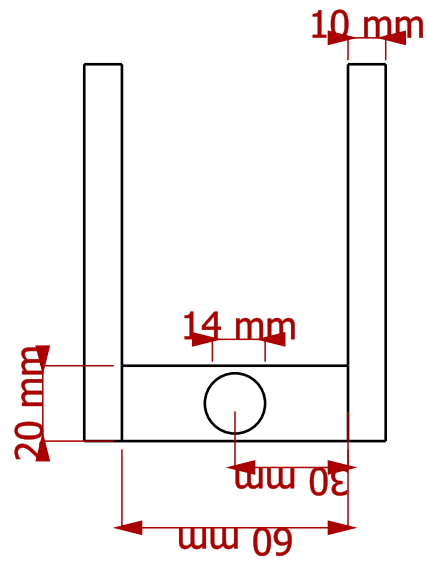

Created by: www.kreativekiste.de	Title: Holz Katapult	Size: A4	Sheet: X / Y	Scale: 0,5
Supplementary information: Gummiring Katapult für kleine Geschosse		Part number: ALL		
		Drawing no.: 1		
		Date: 05.02.2018	Revision: REV A	

Created by: www.kreativekiste.de	Title: Holz Katapult	Size: A4	Sheet: X / Y	Scale: 0,5
Supplementary information: Grundplatte		Part number: 1		Revision: REV A
		Drawing no.: 2		
		Date: 05.02.2018		

Created by: www.kreativekiste.de	Title: Holz Katapult	Size: A4	Sheet: X / Y	Scale: 0,4
Supplementary information: Hebel für kleine Geschosse Geschossbehälter --> Plastikdose ca. 15x30mm		Part number: 2		Drawing no.: 3
		Date: 06.022018	Revision: REV A	