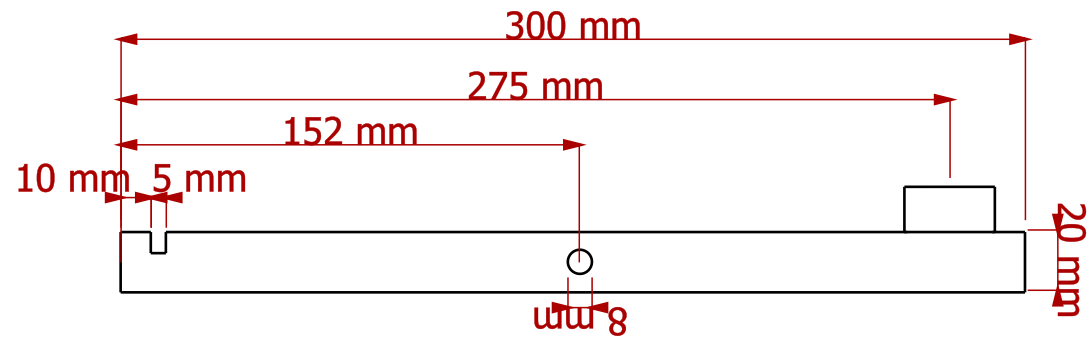

Created by: www.kreativekiste.de	Title: Holz Katapult	Size: A4	Sheet: X / Y	Scale: 0,5
Supplementary information: Gummiring Katapult für kleine Geschosse		Part number: ALL		
		Drawing no.: 1		
		Date: 05.02.2018	Revision: REV A	

Created by: www.kreativekiste.de	Title: Holz Katapult	Size: A4	Sheet: X / Y	Scale: 0,5
Supplementary information: Grundplatte		Part number: 1		Revision: REV A
		Drawing no.: 2		
		Date: 05.02.2018		

Created by: www.kreativekiste.de	Title: Holz Katapult	Size: A4	Sheet: X / Y	Scale: 0,4
Supplementary information: Hebel für kleine Geschosse Geschossbehälter --> Plastikdose ca. 15x30mm		Part number: 2		Drawing no.: 3
		Date: 06.022018	Revision: REV A	