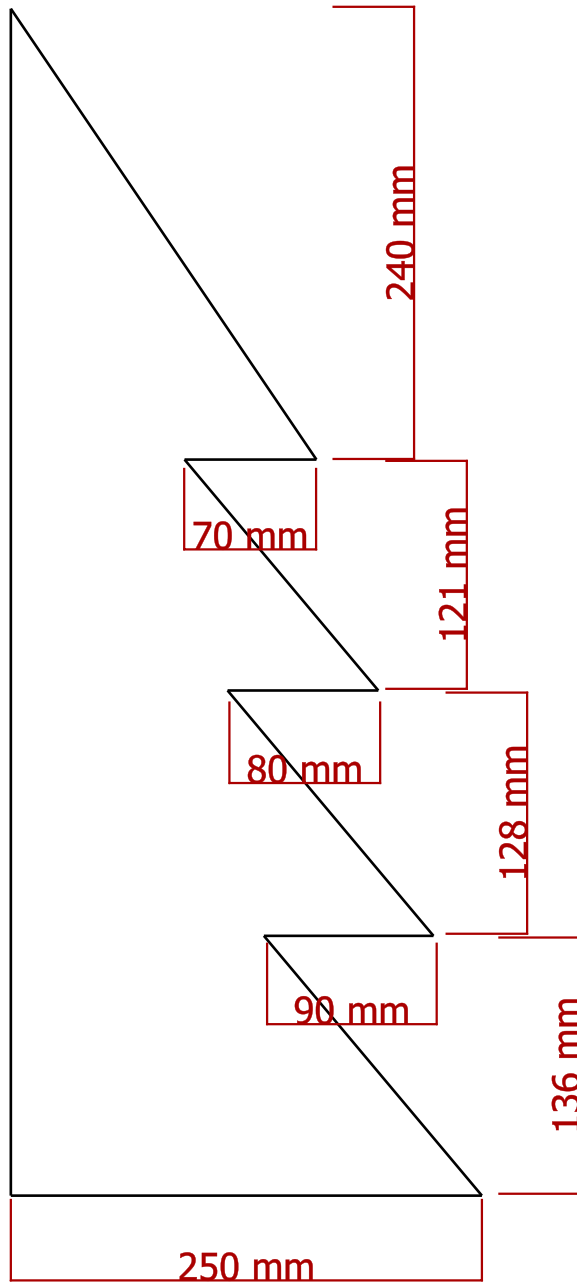

Created by:
www.kreativekiste.de

Title:
Holz Tannenbaum

Supplementary information:

Seite 1 vorne

Size: A4	Sheet: X / Y	Scale: 0,12
Part number: 1		
Drawing number: 2		
Date: 2018	Revision: REV A