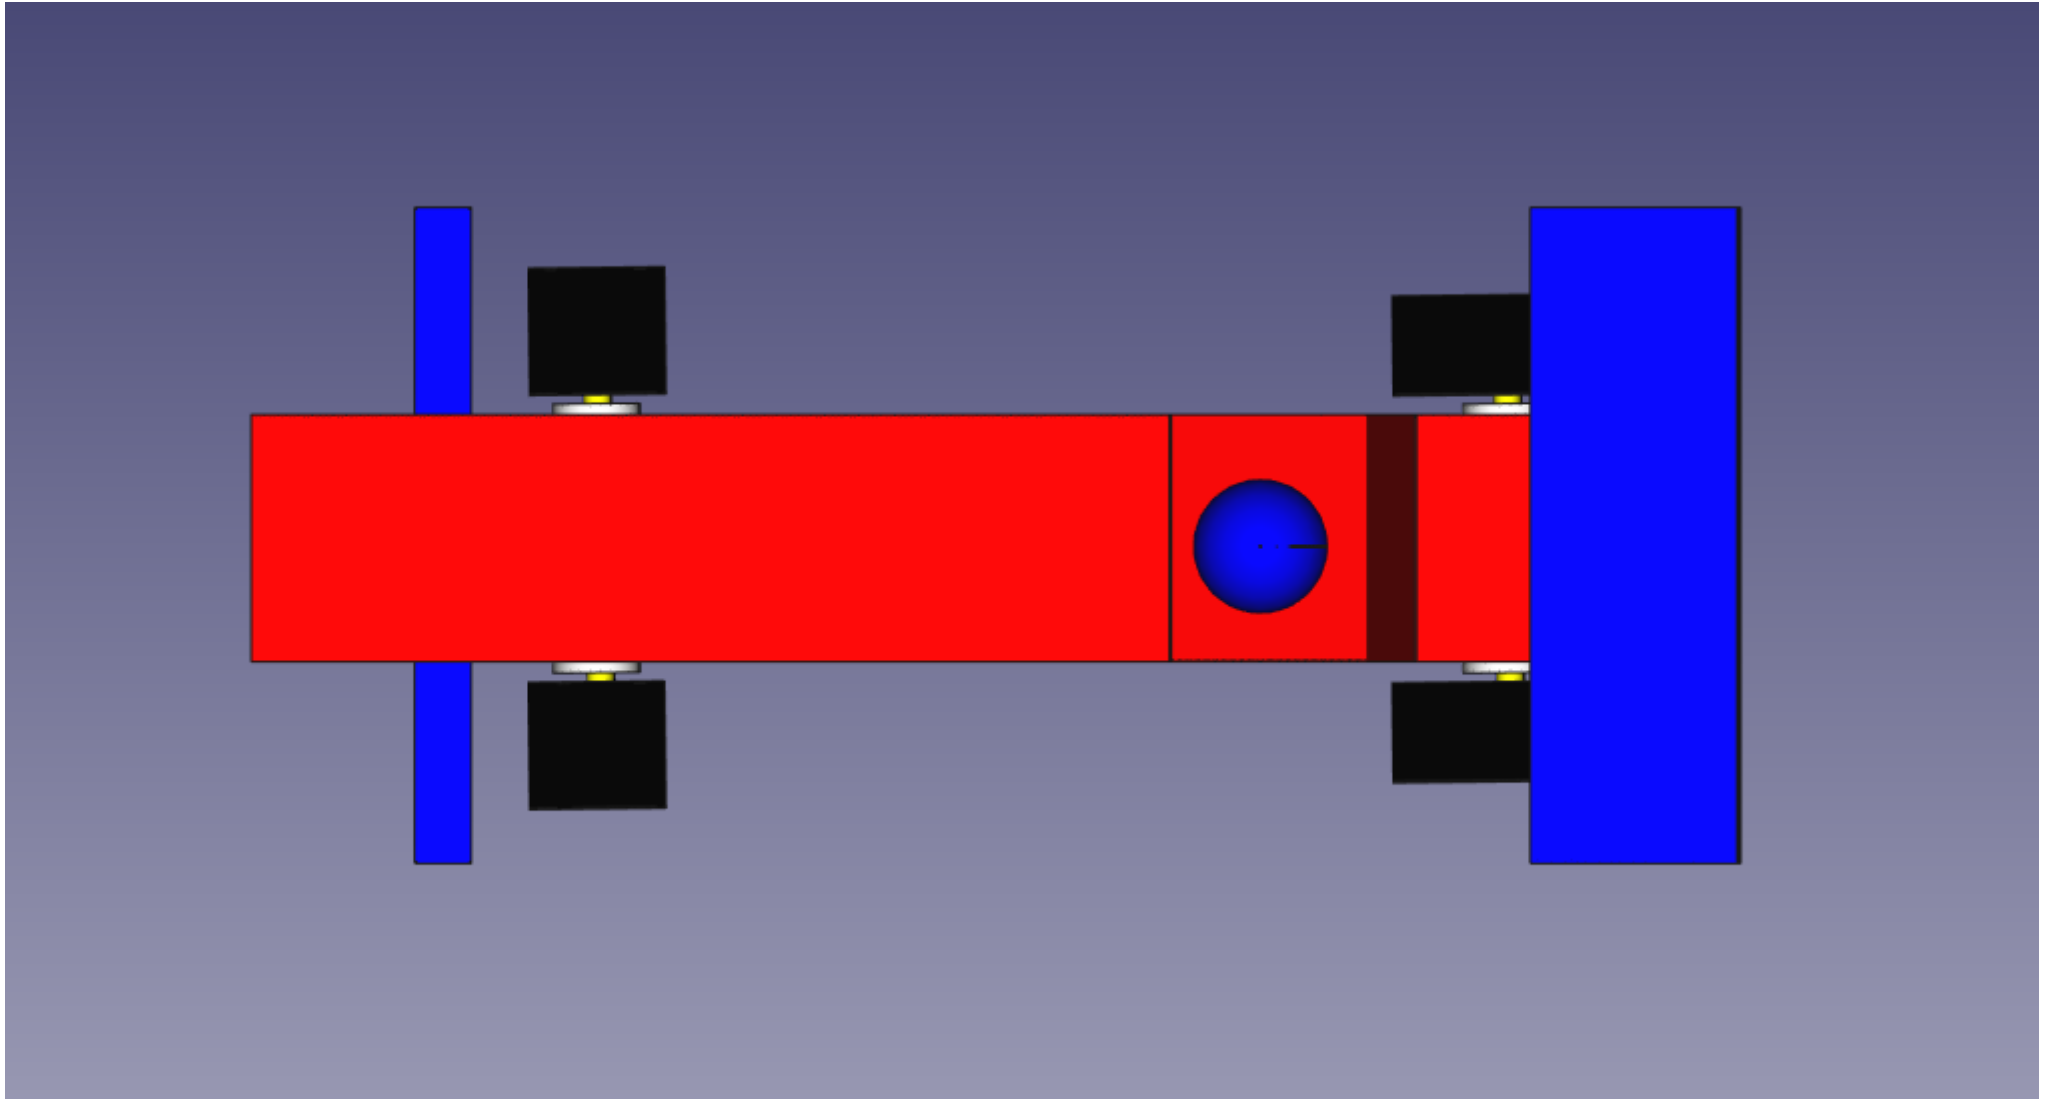

Modell mit tiefem Spoiler

Modell mit hohem Spoiler

Created by: kreativekiste.de	Title: Rennwagen	Size: A4	Sheet: X / Y	Scale: 0,6
Supplementary information: Dragster PS Rennwagen, hoher Spoiler		Part number: all		
		Drawing no.: 1		
		Date: 2020	Revision: REV A	

Created by: kreativekiste.de	Title: Rennwagen	Size: A4	Sheet: X / Y	Scale: 0,6
Supplementary information: Dragster PS Rennwagen, niedriger Spoiler		Part number: all		
		Drawing no.: 2		
		Date: 2020	Revision: REV A	

Created by: kreativekiste.de	Title: Rennwagen	Size: A4	Sheet: X / Y	Scale: 1
Supplementary information: Dragster PS Rennwagen, Spoiler vorne		Part number:		
		Drawing no.: 4		
		Date: 2020	Revision: REV A	
				

Created by: kreativekiste.de	Title: Rennwagen	Size: A4	Sheet: X / Y	Scale: 1
Supplementary information: Dragster PS Rennwagen, Spoiler hinten		Part number:		
		Drawing no.: 5		
		Date: 2020	Revision: REV A	