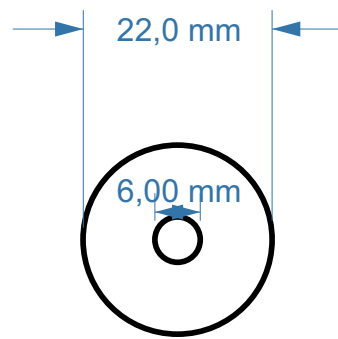

Created by: kreativekiste.de	Title: Rennwagen	Size: A4	Sheet: X / Y	Scale: 1
Supplementary information: Dragster PS Rennwagen, Spoiler vorne		Part number:		
		Drawing no.: 4		
		Date: 2020	Revision: REV A	
				

Created by: kreativekiste.de	Title: Rennwagen	Size: A4	Sheet: X / Y	Scale: 1
Supplementary information: Dragster PS Rennwagen, Spoiler hinten		Part number:		
		Drawing no.: 5		
		Date: 2020	Revision: REV A	

2x Hinterrad

2x Vorderrad

4x U-Scheibe

Achse Vorne

Achse hinten

Created by: kreativekiste.de	Title: Rennwagen	Size: A4	Sheet: X / Y	Scale: 1
Supplementary information: Dragster PS Rennwagen, Räder, Scheiben, Hals, Kopf Achsen U-Scheiben zwischen Rad und Chassis		Part number:		
		Drawing no.: 6		
		Date: 2020	Revision: REV A	