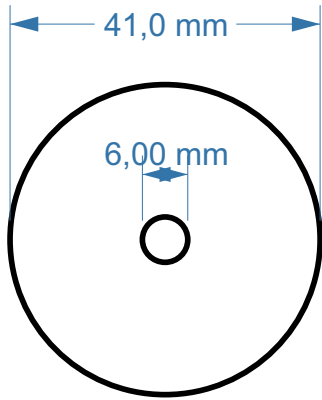

2x Hinterrad