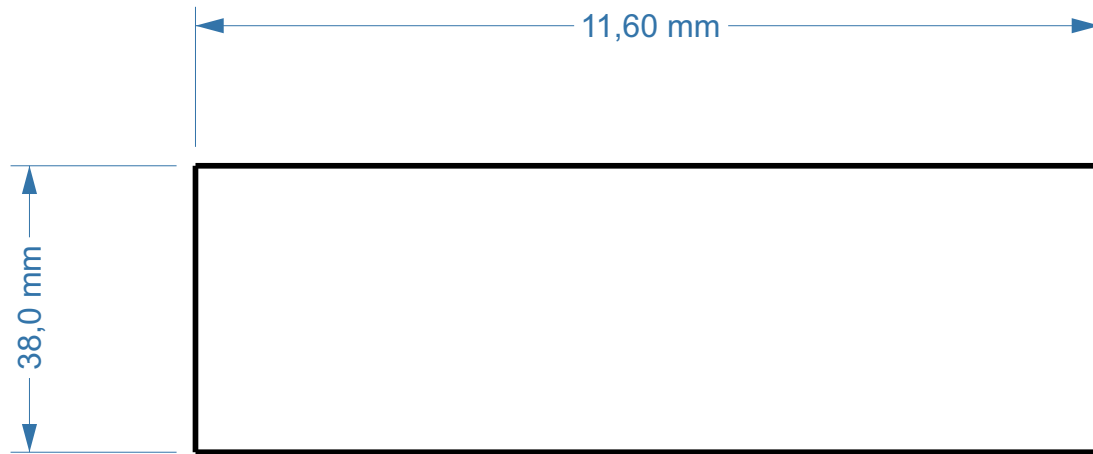

Modell mit tiefem Spoiler

Modell mit hohem Spoiler

Created by: kreativekiste.de	Title: Rennwagen	Size: A4	Sheet: X / Y	Scale: 0,6
Supplementary information: Dragster PS Rennwagen, hoher Spoiler		Part number: all		
		Drawing no.: 1		
		Date: 2020	Revision: REV A	

Created by: kreativekiste.de	Title: Rennwagen	Size: A4	Sheet: X / Y	Scale: 0,6
Supplementary information: Dragster PS Rennwagen, niedriger Spoiler		Part number: all		
		Drawing no.: 2		
		Date: 2020	Revision: REV A	

Created by: kreativekiste.de	Title: Rennwagen	Size: A4	Sheet: X / Y	Scale: 1
Supplementary information: Dragster PS Rennwagen, Spoiler vorne		Part number:		
		Drawing no.: 4		
		Date: 2020	Revision: REV A	
				

Created by: kreativekiste.de	Title: Rennwagen	Size: A4	Sheet: X / Y	Scale: 1
Supplementary information: Dragster PS Rennwagen, Spoiler hinten		Part number:		
		Drawing no.: 5		
		Date: 2020	Revision: REV A	