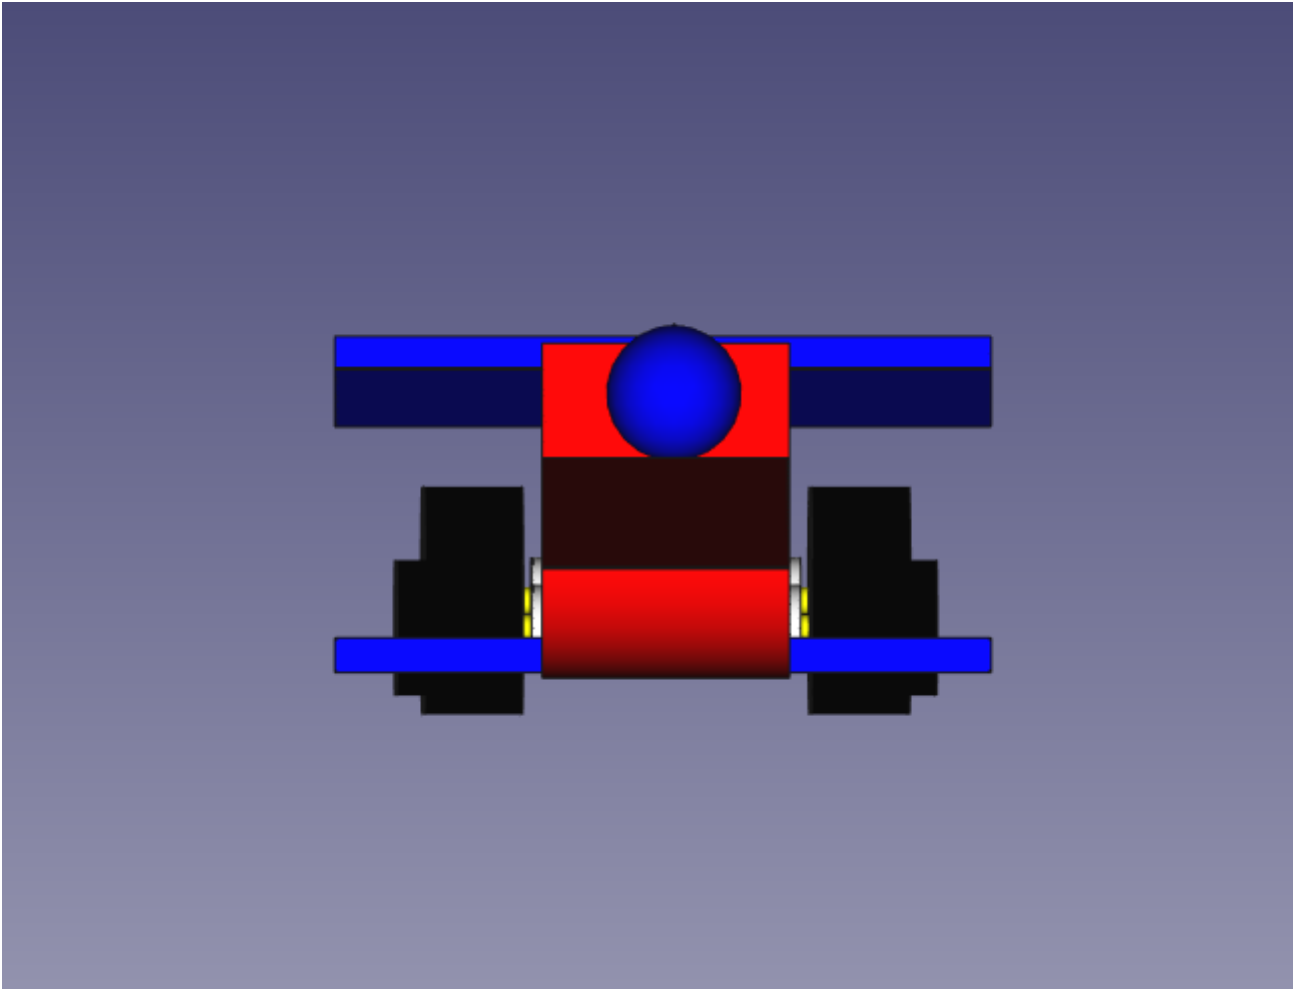

Modell mit tiefem Spoiler

Modell mit hohem Spoiler

Created by: kreativekiste.de	Title: Rennwagen	Size: A4	Sheet: X / Y	Scale: 0,6
Supplementary information: Dragster PS Rennwagen, hoher Spoiler		Part number: all		
		Drawing no.: 1		
		Date: 2020	Revision: REV A	

Created by: kreativekiste.de	Title: Rennwagen	Size: A4	Sheet: X / Y	Scale: 0,6
Supplementary information: Dragster PS Rennwagen, niedriger Spoiler		Part number: all		
		Drawing no.: 2		
		Date: 2020	Revision: REV A	

Created by: kreativekiste.de	Title: Rennwagen	Size: A4	Sheet: X / Y	Scale: 1
Supplementary information: Dragster PS Rennwagen, Spoiler vorne		Part number:		
		Drawing no.: 4		
		Date: 2020	Revision: REV A	
				

Created by: kreativekiste.de	Title: Rennwagen	Size: A4	Sheet: X / Y	Scale: 1
Supplementary information: Dragster PS Rennwagen, Spoiler hinten		Part number:		
		Drawing no.: 5		
		Date: 2020	Revision: REV A	