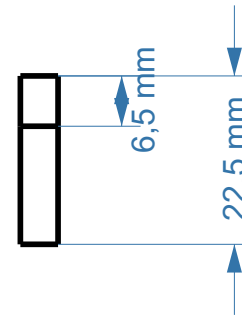

Created by: kreativekiste.de	Title: Rennwagen	Size: A4	Sheet: X / Y	Scale: 1
Supplementary information: Dragster PS Rennwagen, Spoiler hinten		Part number:		
		Drawing no.: 5		
		Date: 2020	Revision: REV A	

2x Hinterrad

2x Vorderrad

4x U-Scheibe

Achse Vorne

Achse hinten

Created by: kreativekiste.de	Title: Rennwagen	Size: A4	Sheet: X / Y	Scale: 1
Supplementary information: Dragster PS Rennwagen, Räder, Scheiben, Hals, Kopf Achsen U-Scheiben zwischen Rad und Chassis		Part number:		
		Drawing no.: 6		
		Date: 2020	Revision: REV A	

Created by: kreativekiste.de	Title: Rennwagen	Size:	Sheet: A4	Scale: X / Y
Supplementary information: Dragster PS Rennwagen, Spoiler halter Version 2		Part number: 1		
		Drawing no.:		
		Date: 7	Revision: 2020	