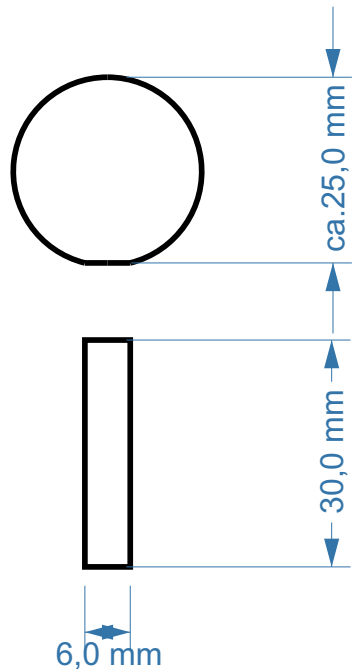

Created by: kreativekiste.de	Title: Rennwagen	Size: A4	Sheet: X / Y	Scale: 1
Supplementary information: Dragster PS Rennwagen, Spoiler vorne		Part number:		
		Drawing no.: 4		
		Date: 2020	Revision: REV A	
				

Created by: kreativekiste.de	Title: Rennwagen	Size: A4	Sheet: X / Y	Scale: 1
Supplementary information: Dragster PS Rennwagen, Spoiler hinten		Part number:		
		Drawing no.: 5		
		Date: 2020	Revision: REV A	

2x Hinterrad

2x Vorderrad

4x U-Scheibe

Achse Vorne

Achse hinten

Created by: kreativekiste.de	Title: Rennwagen	Size: A4	Sheet: X / Y	Scale: 1
Supplementary information: Dragster PS Rennwagen, Räder, Scheiben, Hals, Kopf Achsen U-Scheiben zwischen Rad und Chassis		Part number:		
		Drawing no.: 6		
		Date: 2020	Revision: REV A	

Created by: kreativekiste.de	Title: Rennwagen	Size:	Sheet: A4	Scale: X / Y
Supplementary information: Dragster PS Rennwagen, Spoiler halter Version 2		Part number: 1		
		Drawing no.:		
		Date: 7	Revision: 2020	