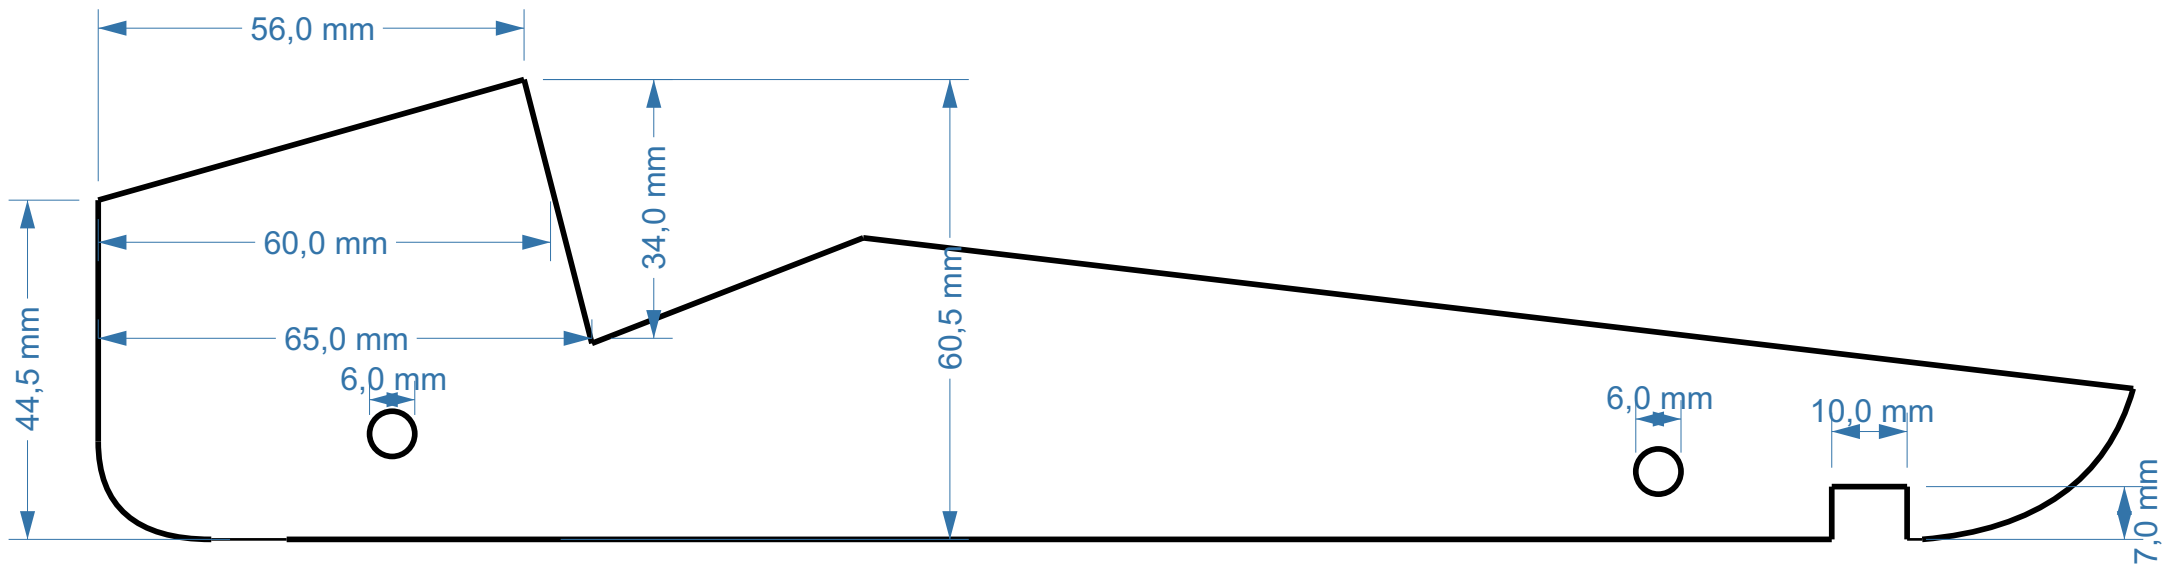

Modell mit tiefem Spoiler

Modell mit hohem Spoiler

Created by: kreativekiste.de	Title: Rennwagen	Size: A4	Sheet: X / Y	Scale: 0,6
Supplementary information: Dragster PS Rennwagen, hoher Spoiler		Part number: all		
		Drawing no.: 1		
		Date: 2020	Revision: REV A	

Created by: kreativekiste.de	Title: Rennwagen	Size: A4	Sheet: X / Y	Scale: 0,6
Supplementary information: Dragster PS Rennwagen, niedriger Spoiler		Part number: all		
		Drawing no.: 2		
		Date: 2020	Revision: REV A	

Created by: kreativekiste.de	Title: Rennwagen	Size: A4	Sheet: X / Y	Scale: 1
Supplementary information: Dragster PS Rennwagen, Spoiler vorne		Part number:		
		Drawing no.: 4		
		Date: 2020	Revision: REV A	
				

Created by: kreativekiste.de	Title: Rennwagen	Size: A4	Sheet: X / Y	Scale: 1
Supplementary information: Dragster PS Rennwagen, Spoiler hinten		Part number:		
		Drawing no.: 5		
		Date: 2020	Revision: REV A	