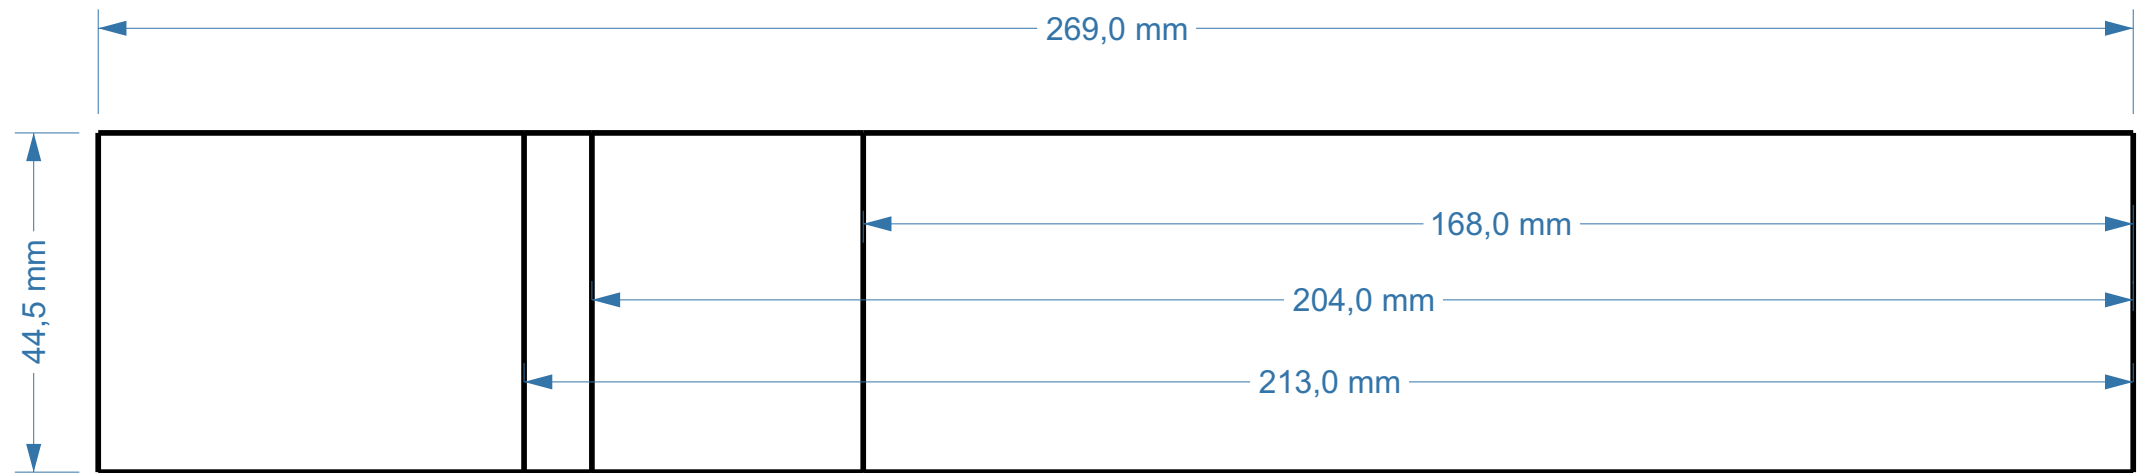

Modell mit tiefem Spoiler

Modell mit hohem Spoiler

Created by: kreativekiste.de	Title: Rennwagen	Size: A4	Sheet: X / Y	Scale: 0,6
Supplementary information: Dragster PS Rennwagen, hoher Spoiler		Part number: all		
		Drawing no.: 1		
		Date: 2020	Revision: REV A	

Created by: kreativekiste.de	Title: Rennwagen	Size: A4	Sheet: X / Y	Scale: 0,6
Supplementary information: Dragster PS Rennwagen, niedriger Spoiler		Part number: all		
		Drawing no.: 2		
		Date: 2020	Revision: REV A	

Created by: kreativekiste.de	Title: Rennwagen	Size: A4	Sheet: X / Y	Scale: 1
Supplementary information: Dragster PS Rennwagen, Spoiler vorne		Part number:		
		Drawing no.: 4		
		Date: 2020	Revision: REV A	
				

Created by: kreativekiste.de	Title: Rennwagen	Size: A4	Sheet: X / Y	Scale: 1
Supplementary information: Dragster PS Rennwagen, Spoiler hinten		Part number:		
		Drawing no.: 5		
		Date: 2020	Revision: REV A	