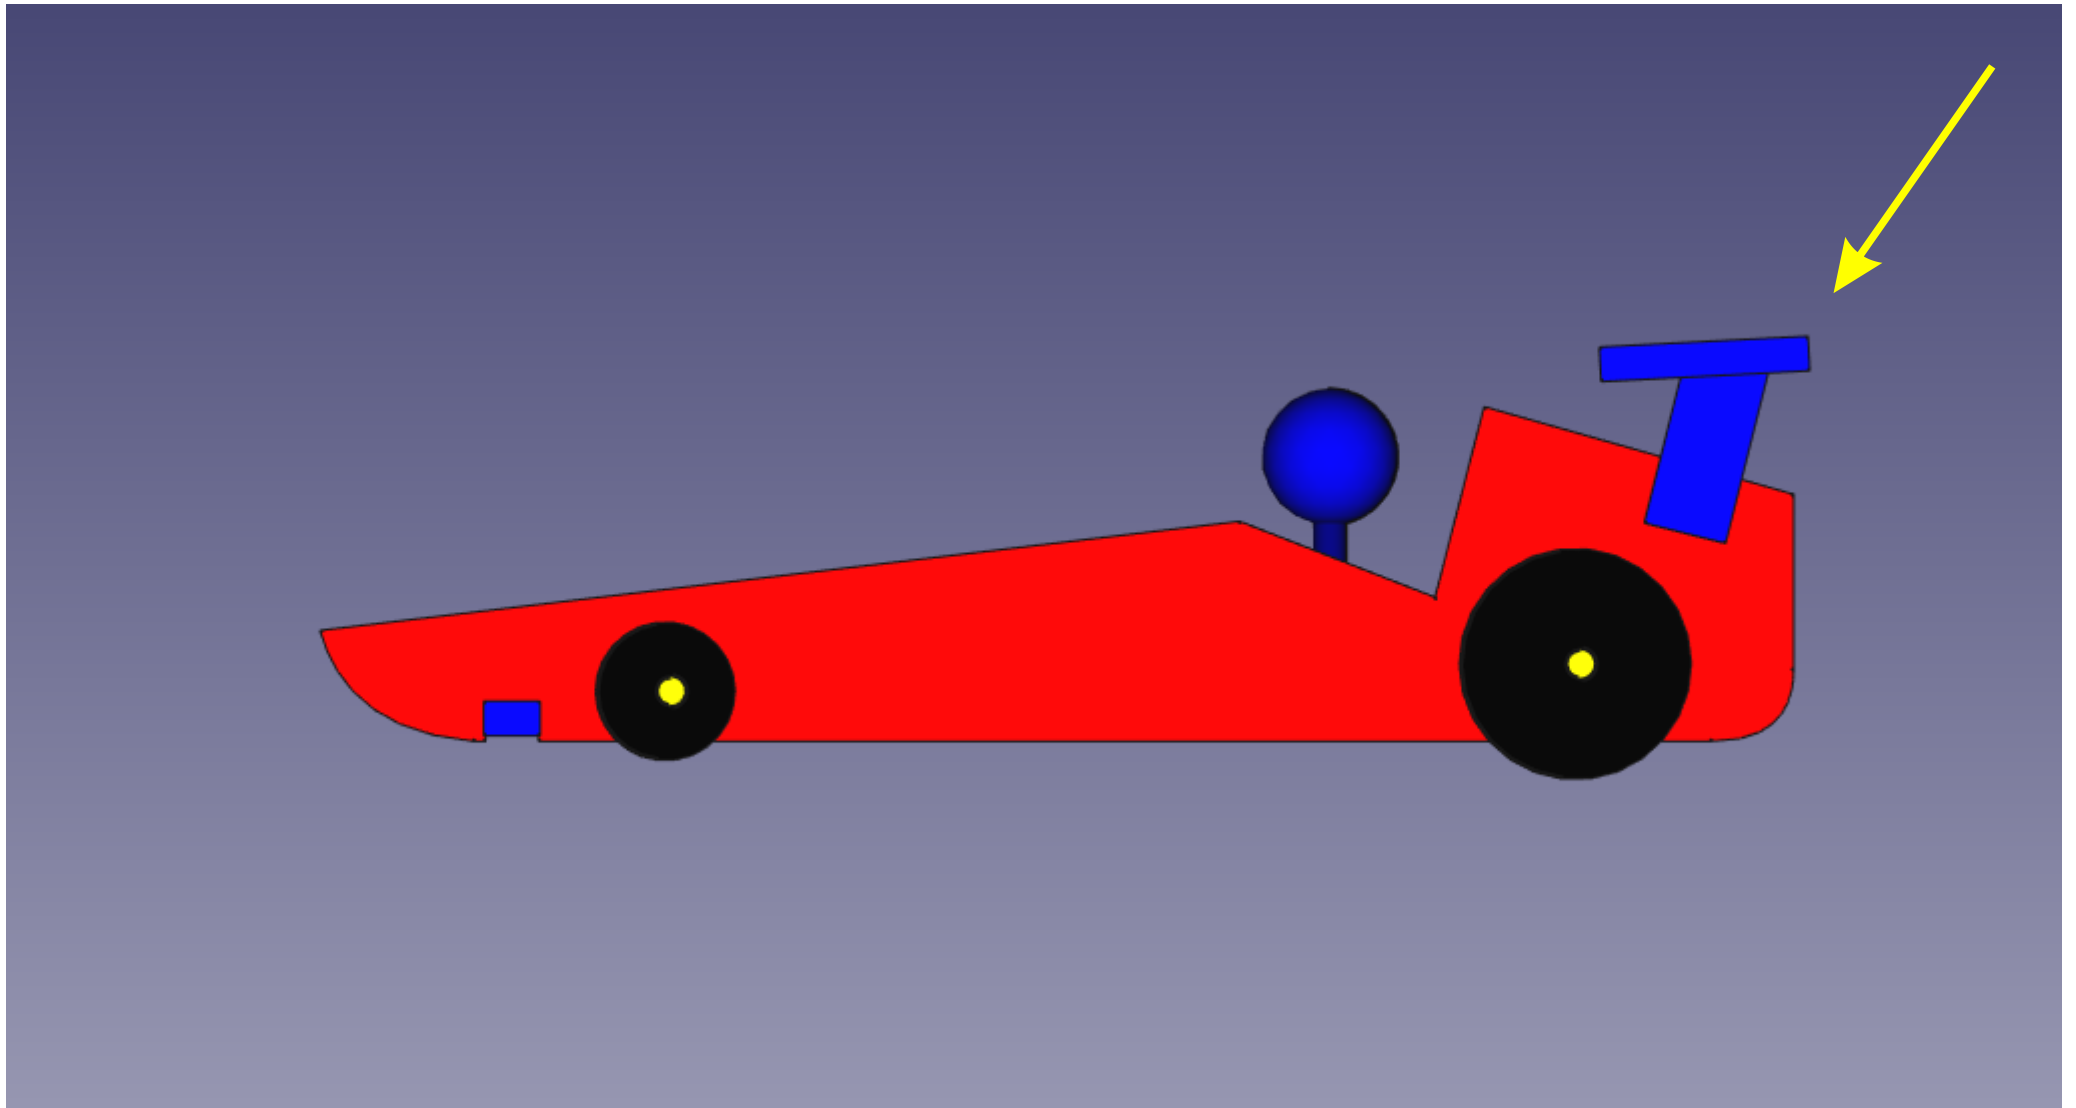

Modell mit tiefem Spoiler

Modell mit hohem Spoiler

Created by: kreativekiste.de	Title: Rennwagen	Size: A4	Sheet: X / Y	Scale: 0,6
Supplementary information: Dragster PS Rennwagen, hoher Spoiler		Part number: all		
		Drawing no.: 1		
		Date: 2020	Revision: REV A	

Created by: kreativekiste.de	Title: Rennwagen	Size: A4	Sheet: X / Y	Scale: 0,6
Supplementary information: Dragster PS Rennwagen, niedriger Spoiler		Part number: all		
		Drawing no.: 2		
		Date: 2020	Revision: REV A	

Created by: kreativekiste.de	Title: Rennwagen	Size: A4	Sheet: X / Y	Scale: 1
Supplementary information: Dragster PS Rennwagen, Spoiler vorne		Part number:		
		Drawing no.: 4		
		Date: 2020	Revision: REV A	
				

Created by: kreativekiste.de	Title: Rennwagen	Size: A4	Sheet: X / Y	Scale: 1
Supplementary information: Dragster PS Rennwagen, Spoiler hinten		Part number:		
		Drawing no.: 5		
		Date: 2020	Revision: REV A	