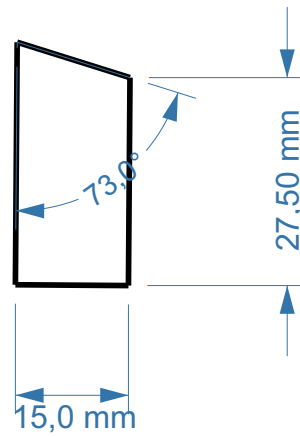

Created by: kreativekiste.de	Title: Rennwagen	Size: A4	Sheet: X / Y	Scale: 1
Supplementary information: Dragster PS Rennwagen, Spoiler vorne		Part number:		
		Drawing no.: 4		
		Date: 2020	Revision: REV A	
				

Created by: kreativekiste.de	Title: Rennwagen	Size: A4	Sheet: X / Y	Scale: 1
Supplementary information: Dragster PS Rennwagen, Spoiler hinten		Part number:		
		Drawing no.: 5		
		Date: 2020	Revision: REV A	

2x Hinterrad

2x Vorderrad

4x U-Scheibe

Achse Vorne

Achse hinten

Created by: kreativekiste.de	Title: Rennwagen	Size: A4	Sheet: X / Y	Scale: 1
Supplementary information: Dragster PS Rennwagen, Räder, Scheiben, Hals, Kopf Achsen U-Scheiben zwischen Rad und Chassis		Part number:		
		Drawing no.: 6		
		Date: 2020	Revision: REV A	

Created by: kreativekiste.de	Title: Rennwagen	Size:	Sheet: A4	Scale: X / Y
Supplementary information: Dragster PS Rennwagen, Spoiler halter Version 2		Part number: 1		
		Drawing no.:		
		Date: 7	Revision: 2020	