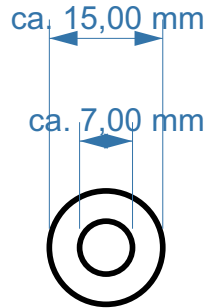

Created by: kreativekiste.de	Title: Rennwagen	Size: A4	Sheet: X / Y	Scale: 1
Supplementary information: Dragster PS Rennwagen, Spoiler vorne		Part number:		
		Drawing no.: 4		
		Date: 2020	Revision: REV A	
				

Created by: kreativekiste.de	Title: Rennwagen	Size: A4	Sheet: X / Y	Scale: 1
Supplementary information: Dragster PS Rennwagen, Spoiler hinten		Part number:		
		Drawing no.: 5		
		Date: 2020	Revision: REV A	

2x Hinterrad

2x Vorderrad

4x U-Scheibe

Achse Vorne

Achse hinten

Created by: kreativekiste.de	Title: Rennwagen	Size: A4	Sheet: X / Y	Scale: 1
Supplementary information: Dragster PS Rennwagen, Räder, Scheiben, Hals, Kopf Achsen U-Scheiben zwischen Rad und Chassis		Part number:		
		Drawing no.: 6		
		Date: 2020	Revision: REV A	