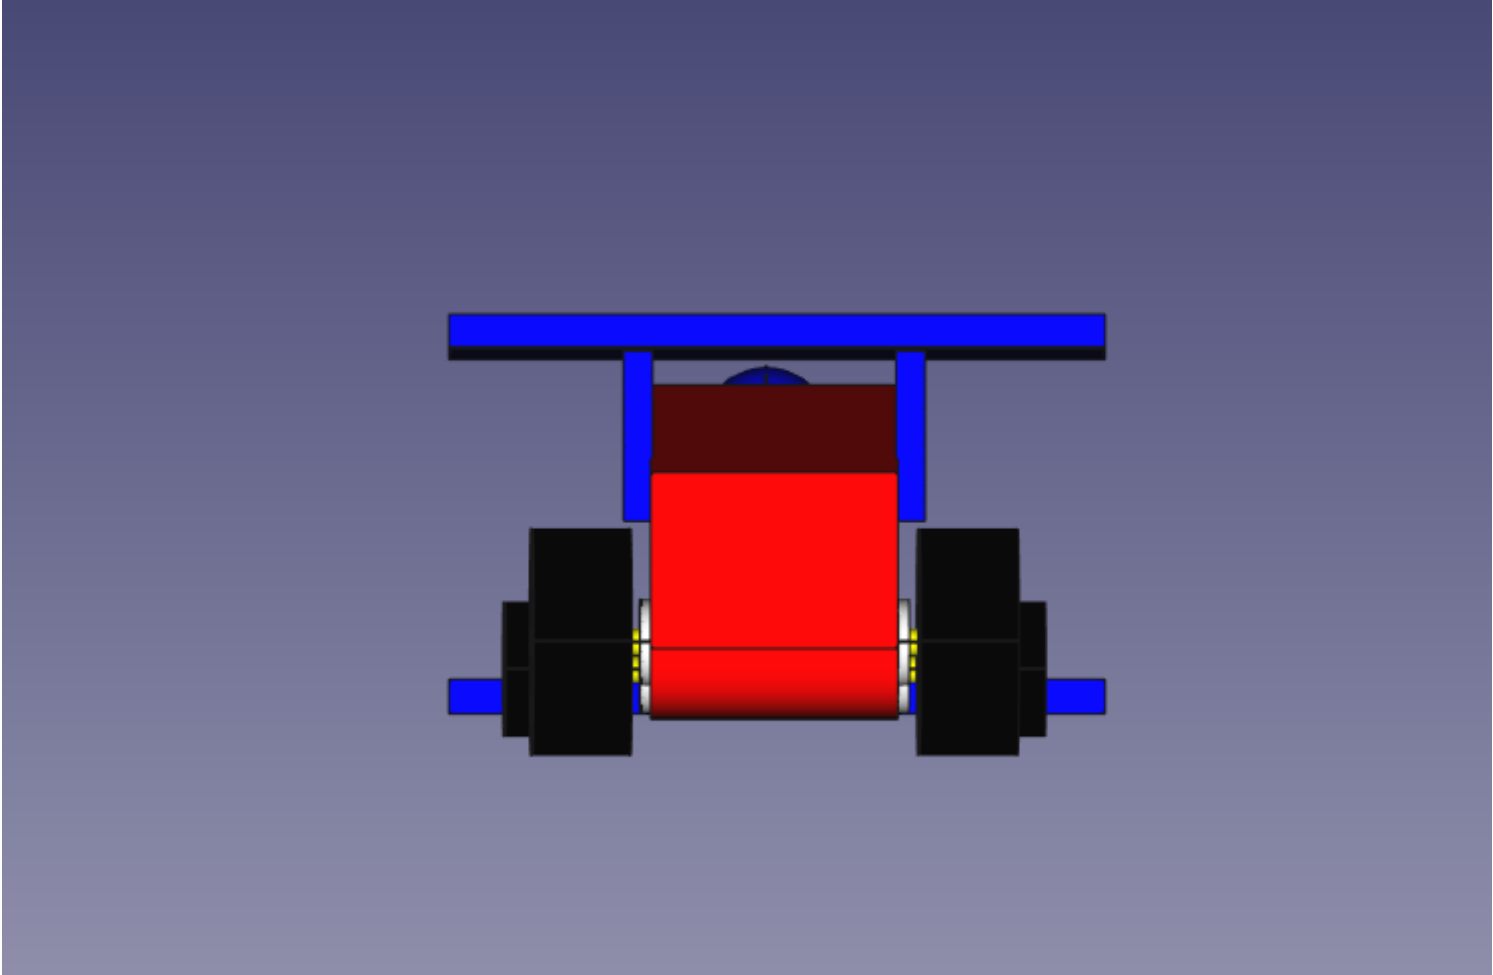

Modell mit tiefem Spoiler

Modell mit hohem Spoiler

Created by: kreativekiste.de	Title: Rennwagen	Size: A4	Sheet: X / Y	Scale: 0,6
Supplementary information: Dragster PS Rennwagen, hoher Spoiler		Part number: all		
		Drawing no.: 1		
		Date: 2020	Revision: REV A	

Created by: kreativekiste.de	Title: Rennwagen	Size: A4	Sheet: X / Y	Scale: 0,6
Supplementary information: Dragster PS Rennwagen, niedriger Spoiler		Part number: all		
		Drawing no.: 2		
		Date: 2020	Revision: REV A	

Created by: kreativekiste.de	Title: Rennwagen	Size: A4	Sheet: X / Y	Scale: 1
Supplementary information: Dragster PS Rennwagen, Spoiler vorne		Part number:		
		Drawing no.: 4		
		Date: 2020	Revision: REV A	
				

Created by: kreativekiste.de	Title: Rennwagen	Size: A4	Sheet: X / Y	Scale: 1
Supplementary information: Dragster PS Rennwagen, Spoiler hinten		Part number:		
		Drawing no.: 5		
		Date: 2020	Revision: REV A	