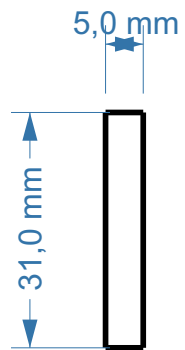

Created by: kreativekiste.de	Title: Rennwagen	Size: A4	Sheet: X / Y	Scale: 1
Supplementary information: Dragster PS Rennwagen, Spoiler vorne		Part number:		
		Drawing no.: 4		
		Date: 2020	Revision: REV A	
				

Created by: kreativekiste.de	Title: Rennwagen	Size: A4	Sheet: X / Y	Scale: 1
Supplementary information: Dragster PS Rennwagen, Spoiler hinten		Part number:		
		Drawing no.: 5		
		Date: 2020	Revision: REV A	

2x Hinterrad

2x Vorderrad

4x U-Scheibe

Achse Vorne

Achse hinten

Created by: kreativekiste.de	Title: Rennwagen	Size: A4	Sheet: X / Y	Scale: 1
Supplementary information: Dragster PS Rennwagen, Räder, Scheiben, Hals, Kopf Achsen U-Scheiben zwischen Rad und Chassis		Part number:		
		Drawing no.: 6		
		Date: 2020	Revision: REV A	

Created by: kreativekiste.de	Title: Rennwagen	Size:	Sheet: A4	Scale: X / Y
Supplementary information: Dragster PS Rennwagen, Spoiler halter Version 2		Part number: 1		
		Drawing no.:		
		Date: 7	Revision: 2020	